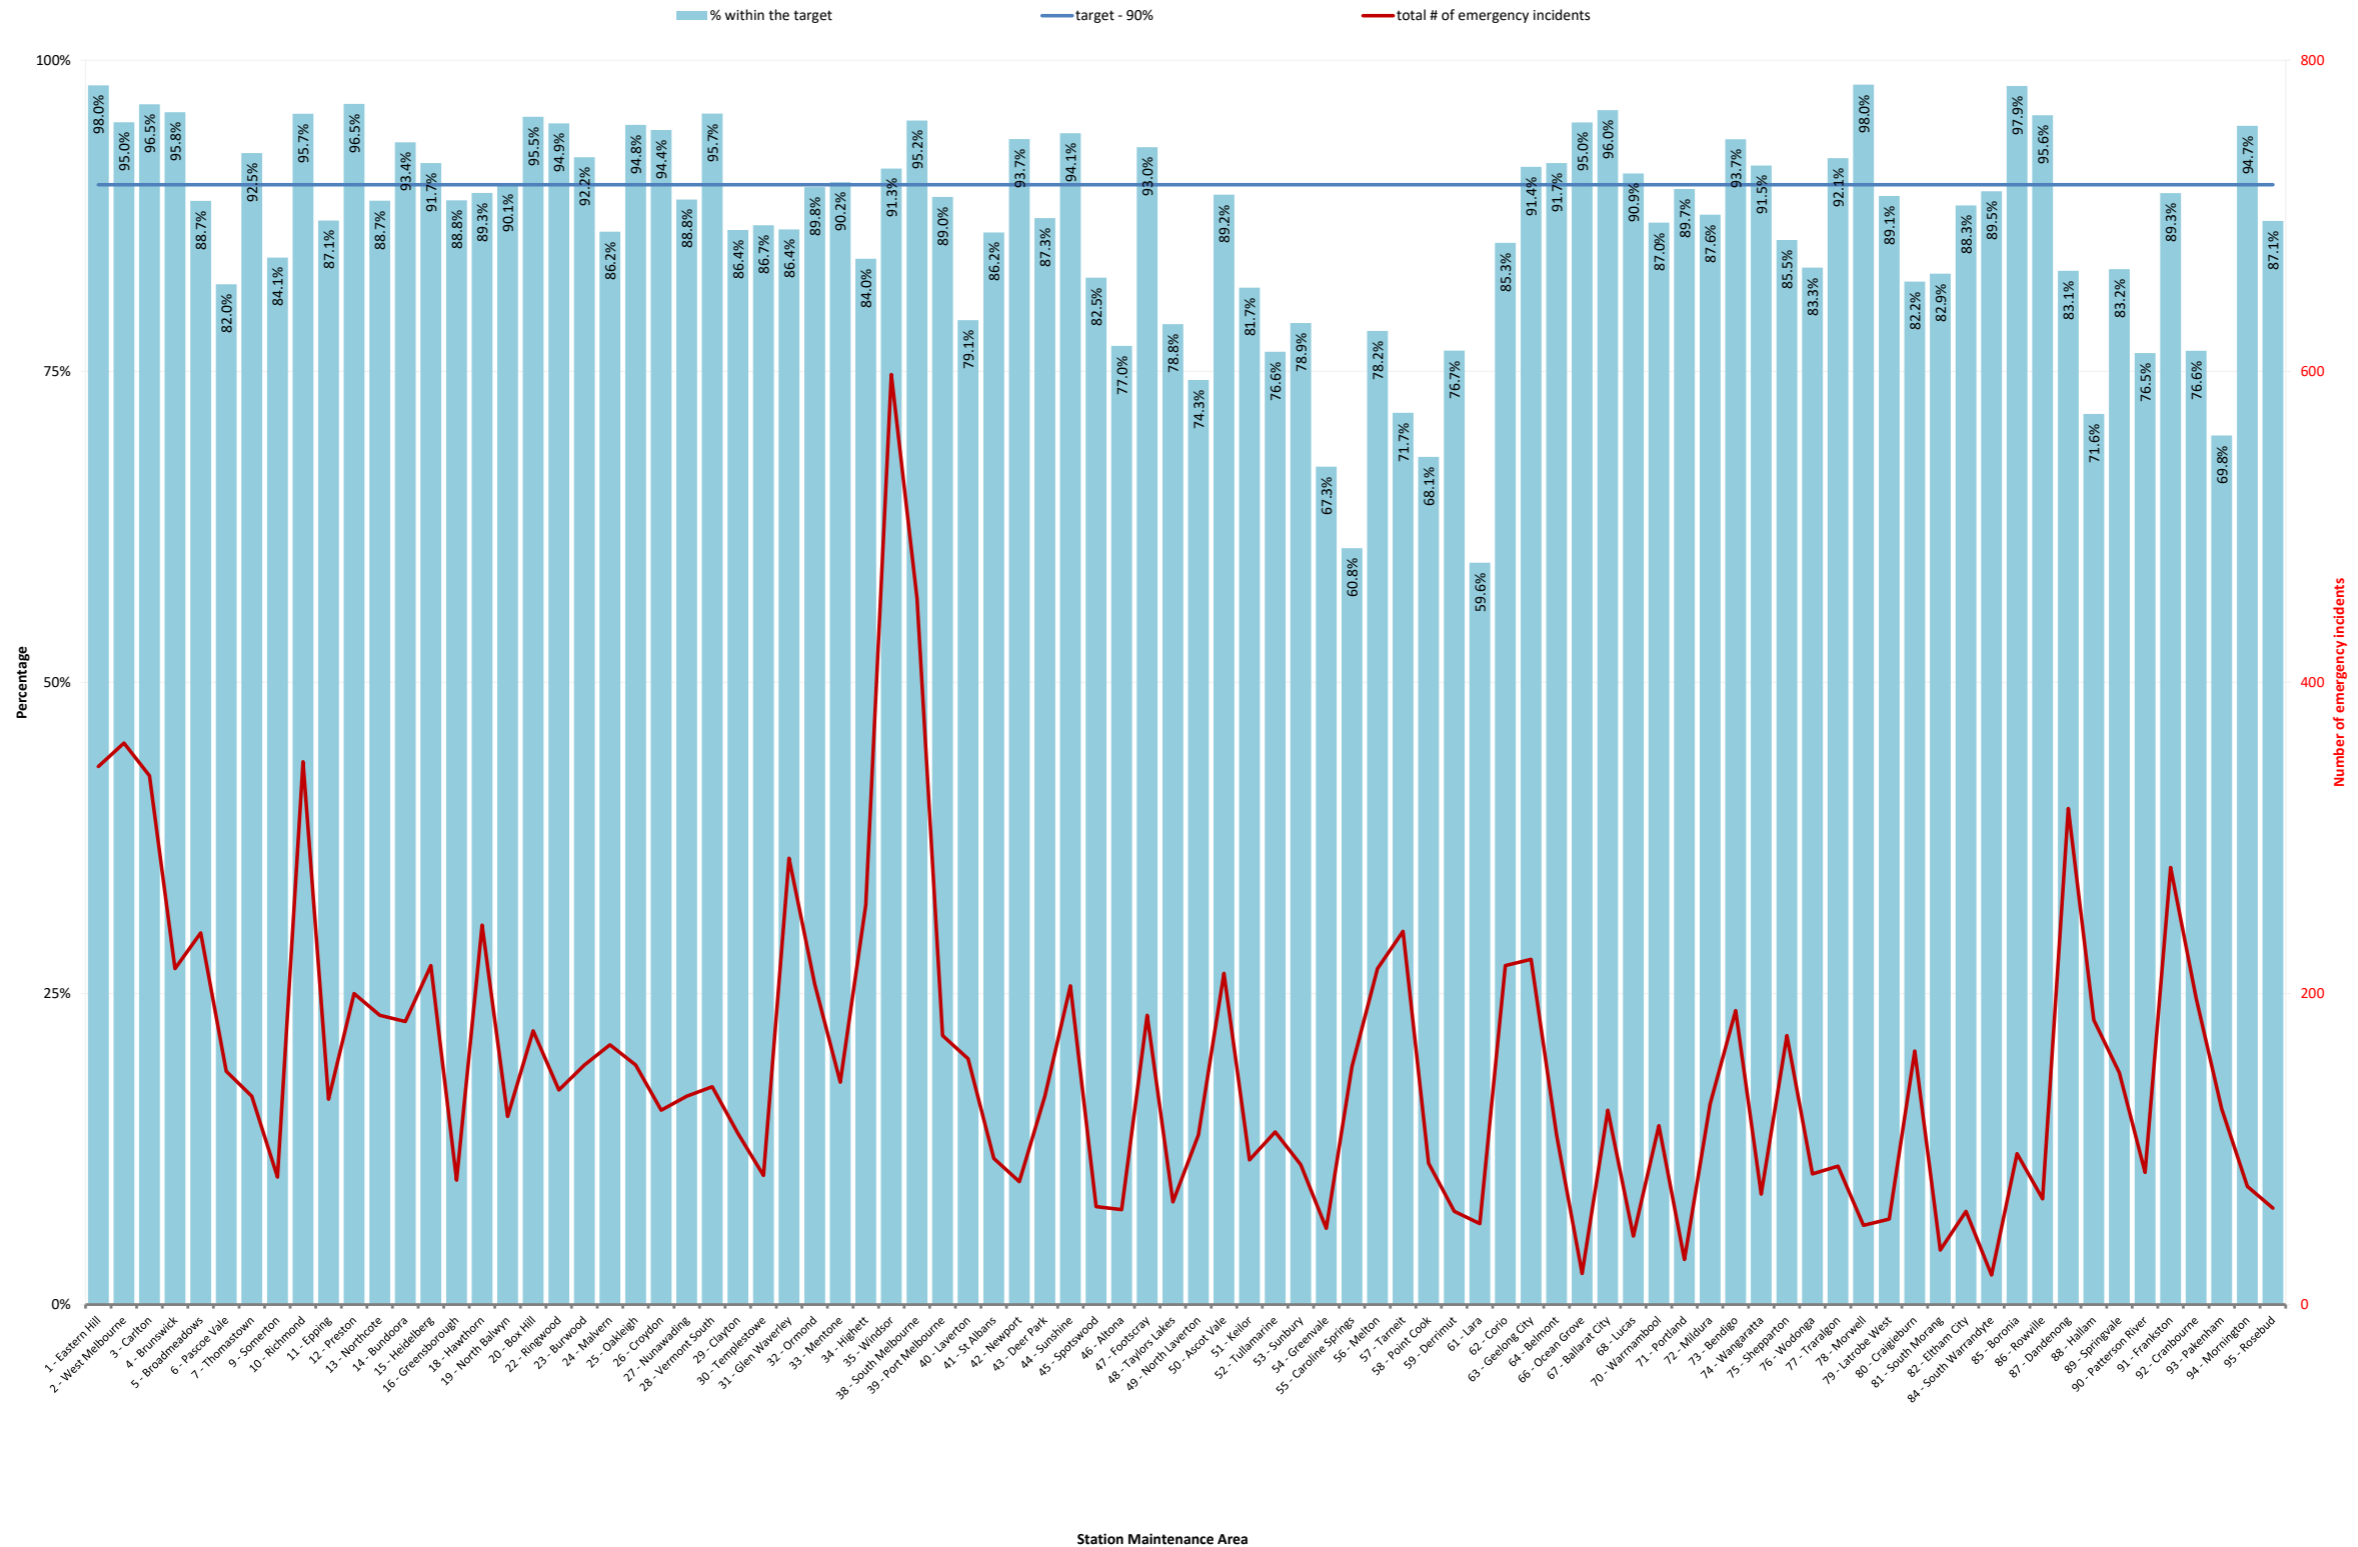

Response time data for Fire Rescue Victoria (FRV) appliances responding to emergency incidents (Code 1) in the FRV Fire District where the FRV appliances are primary appliances (1st appliance onscene).

All Emergency Incidents (Code 1) - Response Times Meeting Benchmarks

1 January 2021 to 31 March 2021

Station Maintenance Area