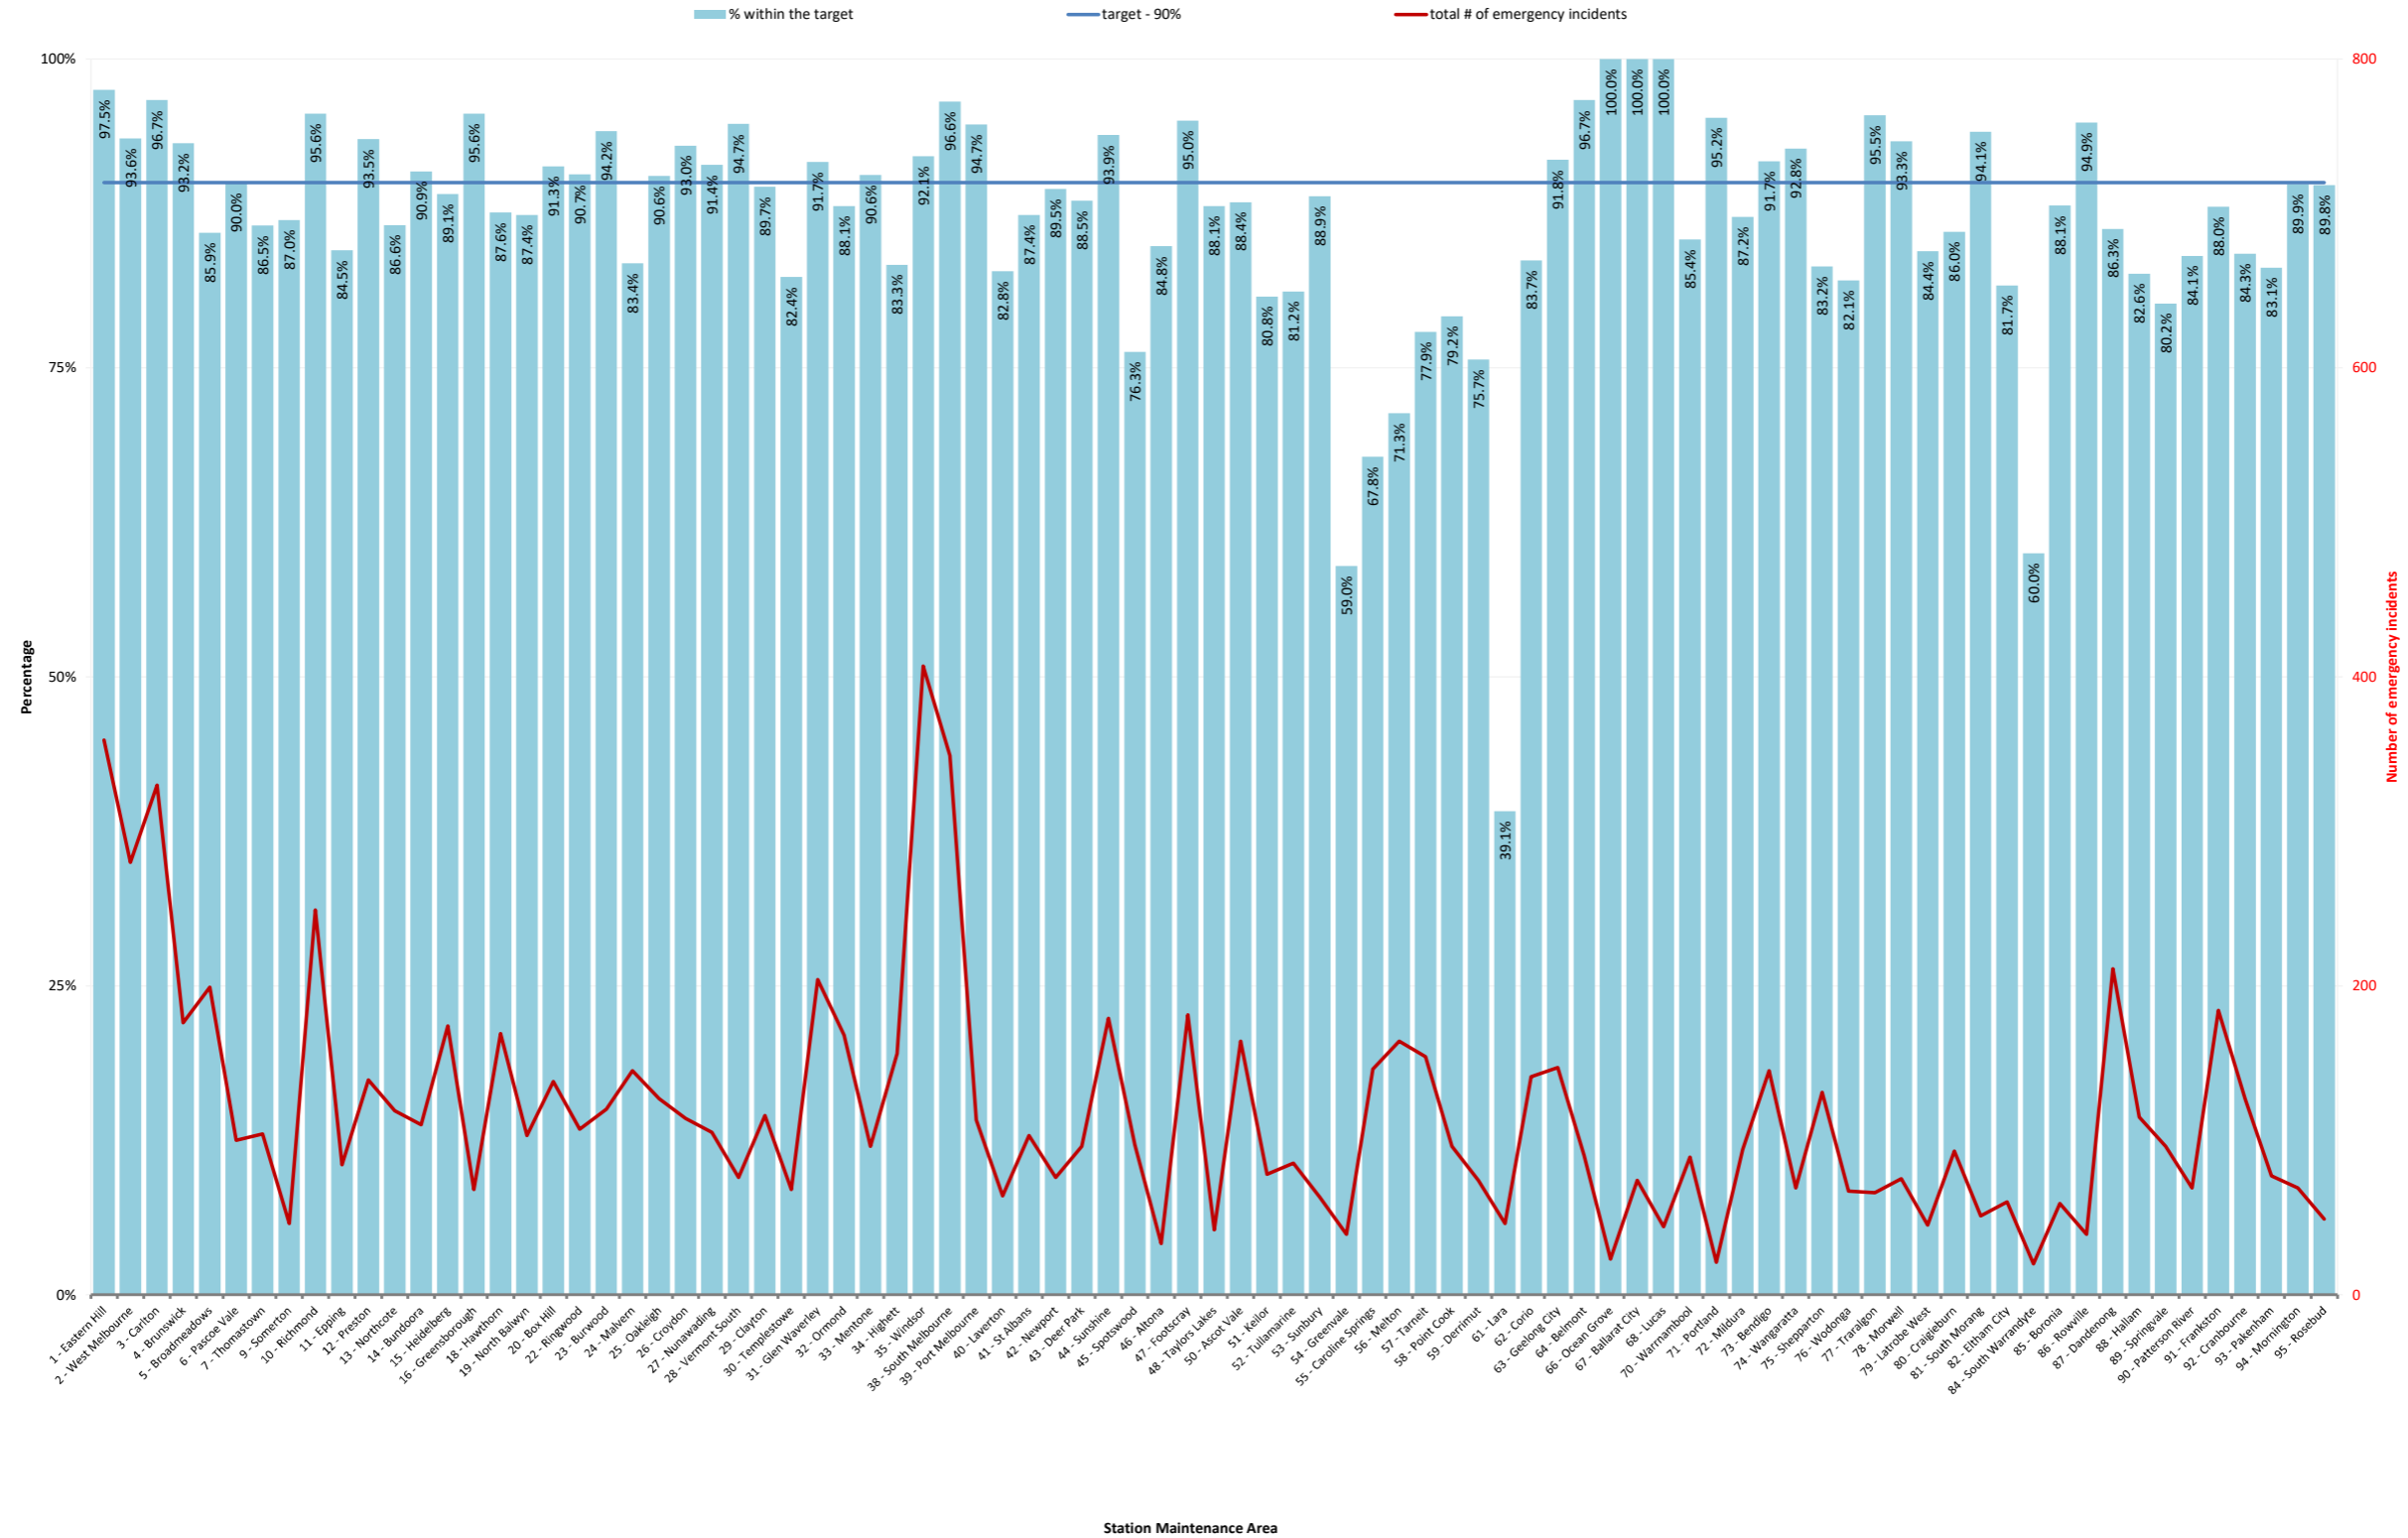

Response time data for Fire Rescue Victoria (FRV) appliances responding to emergency incidents (Code 1) in the FRV Fire District where the FRV appliances are primary appliances (1st appliance onscene).

All Emergency Incidents (Code 1) - Response Times Meeting Benchmarks

1 October 2021 to 31 December 2021

Station Maintenance Area