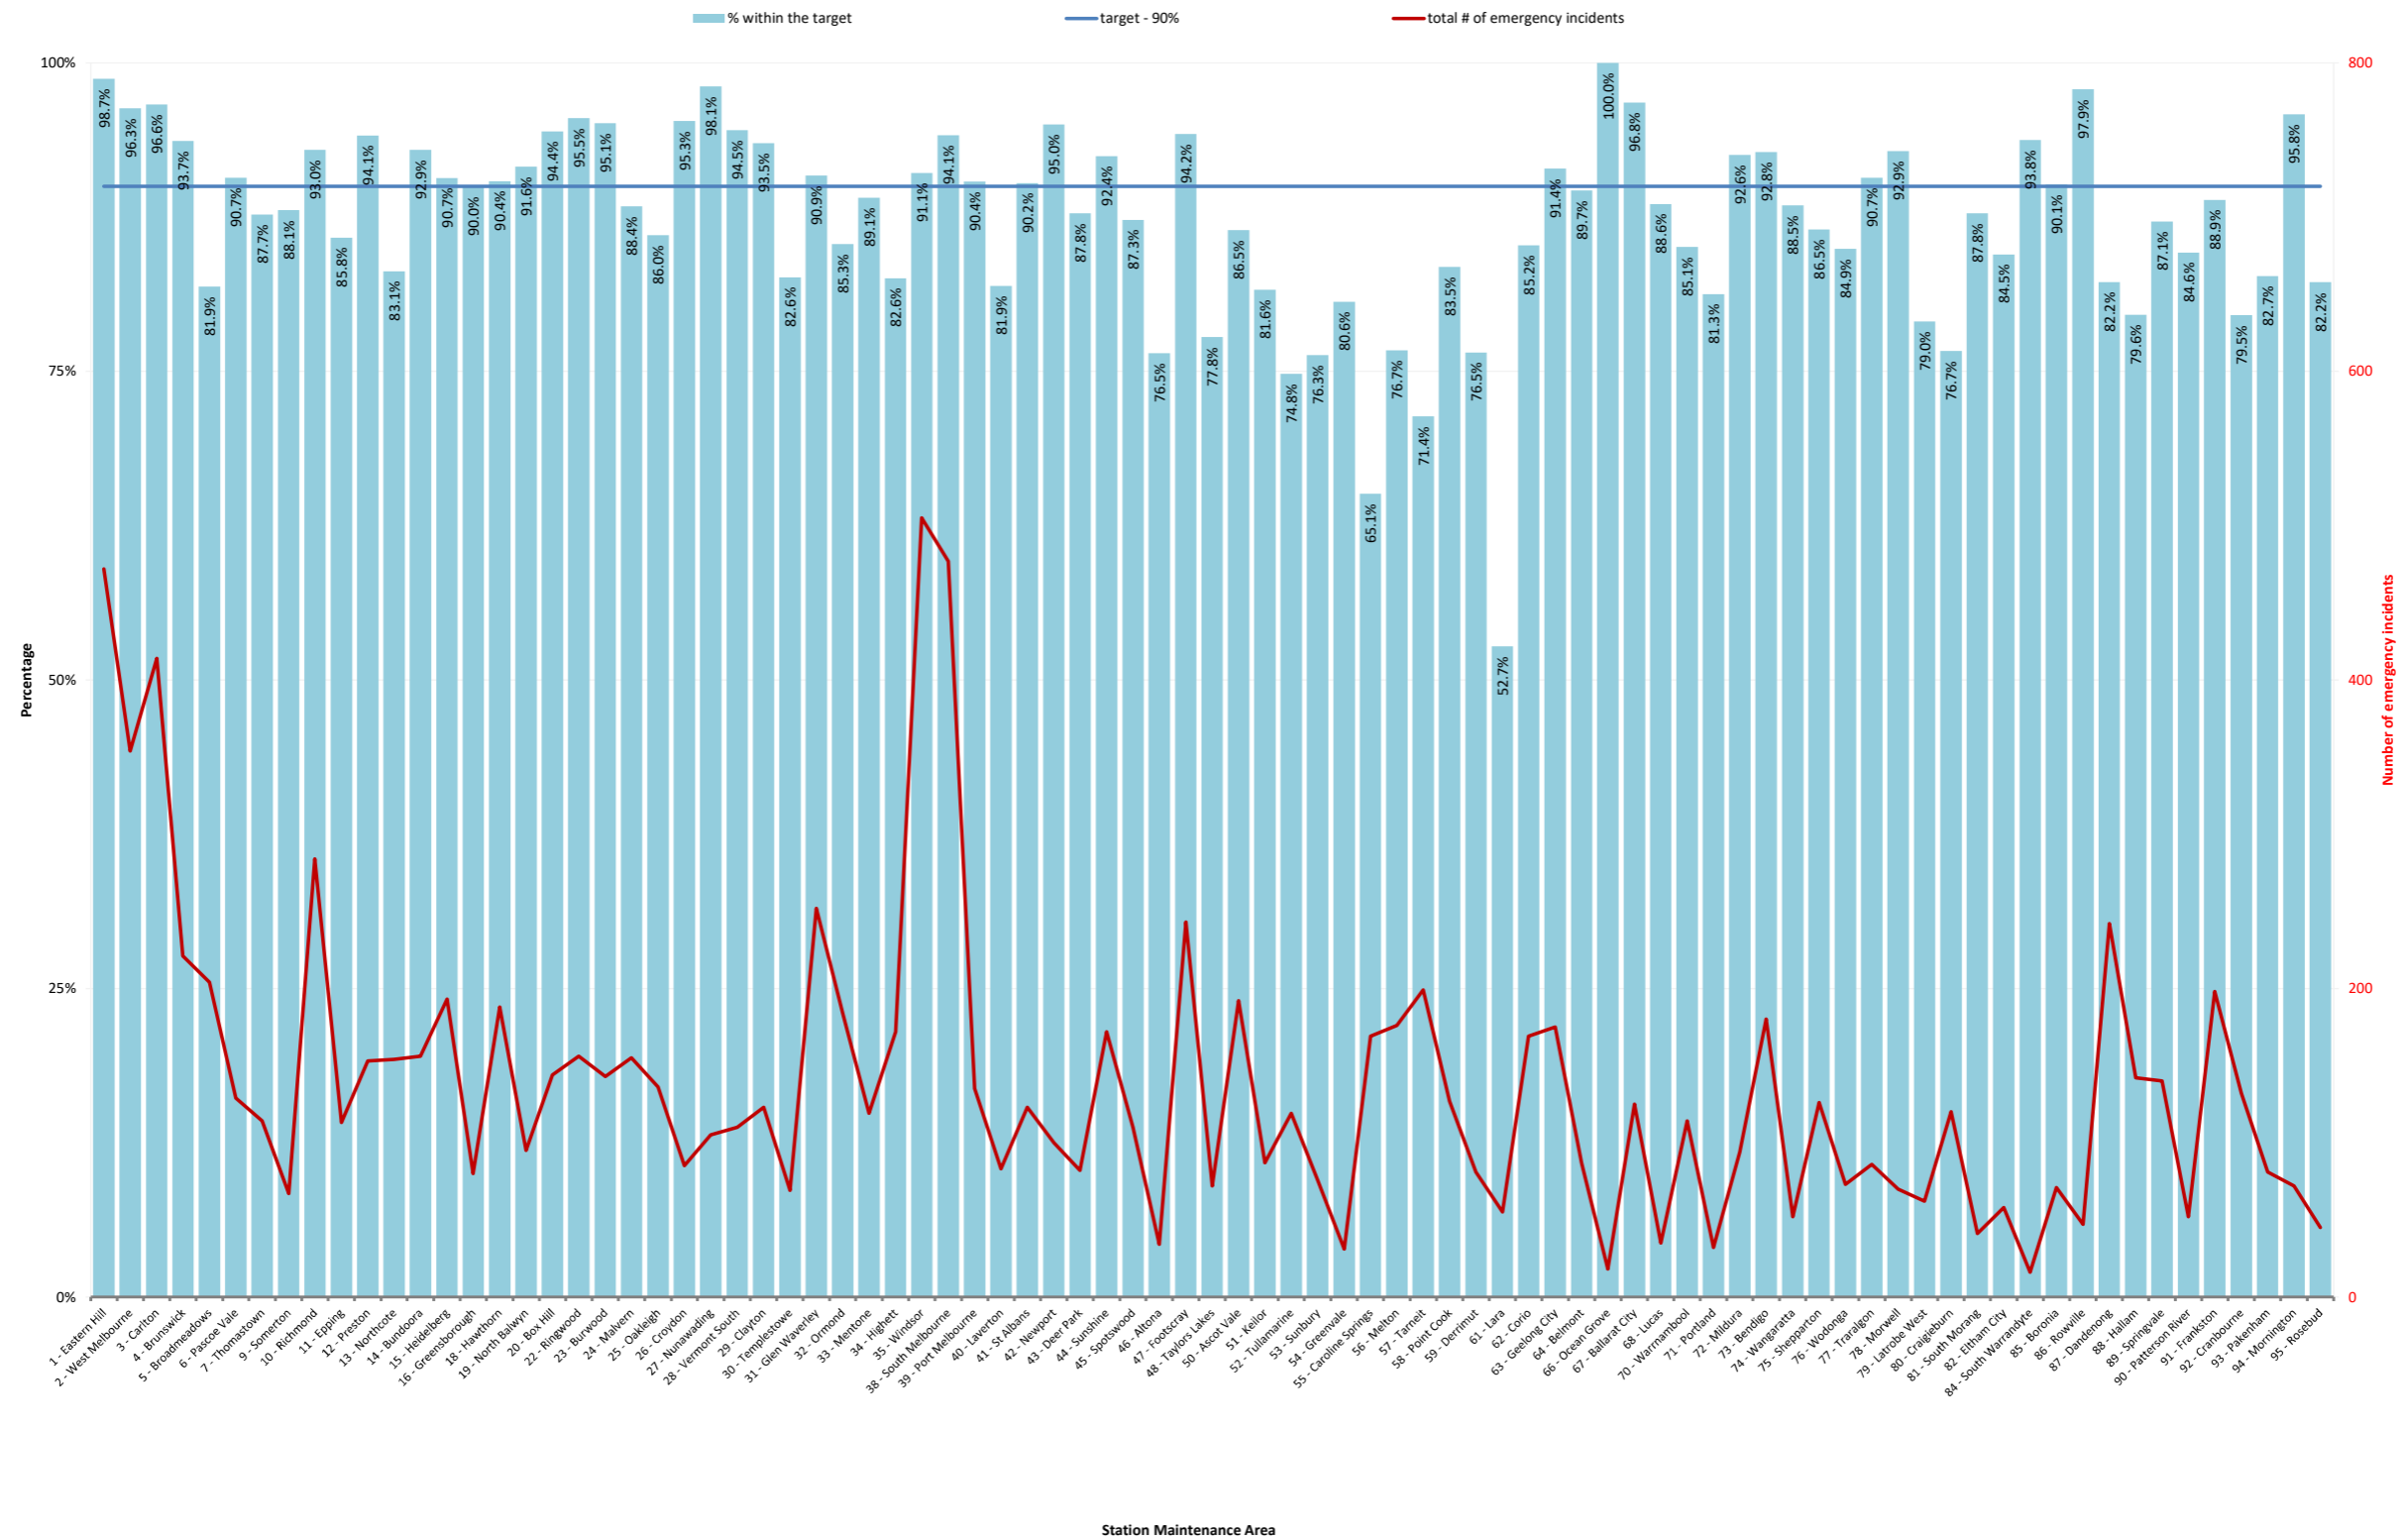

Response time data for Fire Rescue Victoria (FRV) appliances responding to emergency incidents (Code 1) in the FRV Fire District where the FRV appliances are primary appliances (1st appliance onscene).

All Emergency Incidents (Code 1) - Response Times Meeting Benchmarks

1 April 2022 to 30 June 2022

Station Maintenance Area